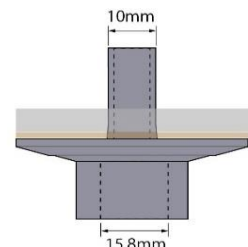

Vintage Serie - Snare Teppiche		
CP-SL14DRLSS	Ludwig Super Sensitive 14", Snare Teppich	93,20 €
CPSL-14DRSRK	Slingerland Radio King 14", Snare Teppich	93,20 €

Speed Star Bearing - Kugellagersatz für Fußmaschinen		
SS5000	Speed Star Bearing für DW 3000 / 5000 / 6000 / 8000 Serie	92,20 €
SS9000	Speed Star Bearing für DW 9000 Serie	92,20 €
SS900IC	Speed Star Bearing für Tama Iron Cobra	92,20 €
SS2000EL	Speed Star Bearing für Pearl P-2000 / P-3000	92,20 €
SSPBJJ	Speed Star Bearing für Sonor Perfect Balance	92,20 €
SS9500	Speed Star Bearing für Yamaha FP9500 / FP8500 Serie	92,20 €

Bolt Tight - Spezial Unterlegscheiben		
BT40	Bolt Tight 40 Stück, für 20 Stimmschrauben	37,25 €
BT20	Bolt Tight 20 Stück, für 10 Stimmschrauben	22,90 €

Red Lock, Snare Wire Belt & Key Holder		
CTL4	Red Lock, Tuning Locks / 4 Stück	15,25 €
CNB	Snare Wire Belt, Snareteppich-Gewebeband / 2 Stück	9,35 €
CNC	Snare Wire Cord, Snareteppich-Schnur / 4 Stück	9,35 €
TK1	Tuning Key Holder, Anhänger für Stimmschlüssel	28,50 €

Inner Muffler & HiHat Cup		
CIM10	Inner Muffler - Dial Style	37,25 €
CIM20	Inner Muffler	84,60 €
CHSP-BC10	HiHat Aufsatz (CUP) BC-10	54,65 €